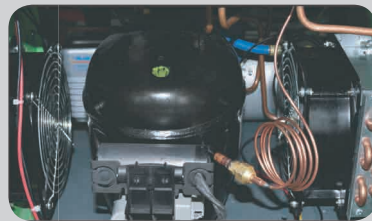

## A/C Service Machine

Modularization design

Double fans

Friendly interface  
Run by hot key

Oil injection & drain  
controlled by switch

**Recovery. Vacuum. Recharge.**

LCH-A943 A/C Service Machine by LAUNCHER is the newest addition to the quality LAUNCHER line of products. It features a fast recovery speed for refrigerant gas R-134A or liquid and includes alarm and warning information. It is easy to operate with a friendly interface and is stable and reliable.

## Function

- | Full automatic, easy to operate
- | Control entirely by solenoid valves
- | Automatic recovering/recycling/recharge
- | Automatic vacuum
- | Automatic used oil drain
- | Automatic recharging with load cell
- | Manual recharging with can via the auxiliary port
- | Maintenance procedures
- | Electric scale calibration
- | Parameter setting

## Features

- | Cleans the pipeline of A/C system on-vehicle
- | Includes a variety of cleaning modes
- | Equipped with large-size observing window with LED backlight
- | Pressure gauges are installed vertically
- | Special designed oil separator with patented technology
- | Friendly interface
- | Auxiliary port

## Specifications

- | Power supply: AC220V~60/50Hz
- | Vacuum pump: 4.5CFM, 10Pa
- | Compressor: 1HP, 12cc
- | Load cell precision(tank):  $\pm 10g$
- | Tank capacity: 12L
- | LED display: 4 digits
- | R-134A refrigerant gas