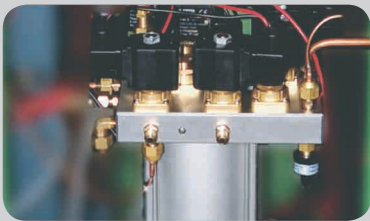

## A/C Service Machine

Modularization design

Double fans

Friendly interface  
Run by hot key

Oil injection & drain  
controlled by switch

**Recovery. Vacuum. Recharge.**

LCH-A943 A/C Service Machine by LAUNCHER is the newest addition to the quality LAUNCHER line of products. It features a fast recovery speed for refrigerant gas R-134A or liquid and includes alarm and warning information. It is easy to operate with a friendly interface and is stable and reliable.

## Function

- | Full automatic, easy to operate
- | Control entirely by solenoid valves
- | Automatic recovering/recycling/recharge
- | Automatic vacuum
- | Automatic used oil drain
- | Automatic recharging with load cell
- | Manual recharging with can via the auxiliary port
- | Maintenance procedures
- | Electric scale calibration
- | Parameter setting

## Features

- | Cleans the pipeline of A/C system on-vehicle
- | Includes a variety of cleaning modes
- | Equipped with large-size observing window with LED backlight
- | Pressure gauges are installed vertically
- | Special designed oil separator with patented technology
- | Friendly interface
- | Auxiliary port

## Specifications

- | Power supply: AC220V~60/50Hz
- | Vacuum pump: 4.5CFM, 10Pa
- | Compressor: 1HP, 12cc
- | Load cell precision(tank):  $\pm 10g$
- | Tank capacity: 12L
- | LED display: 4 digits
- | R-134A refrigerant gas